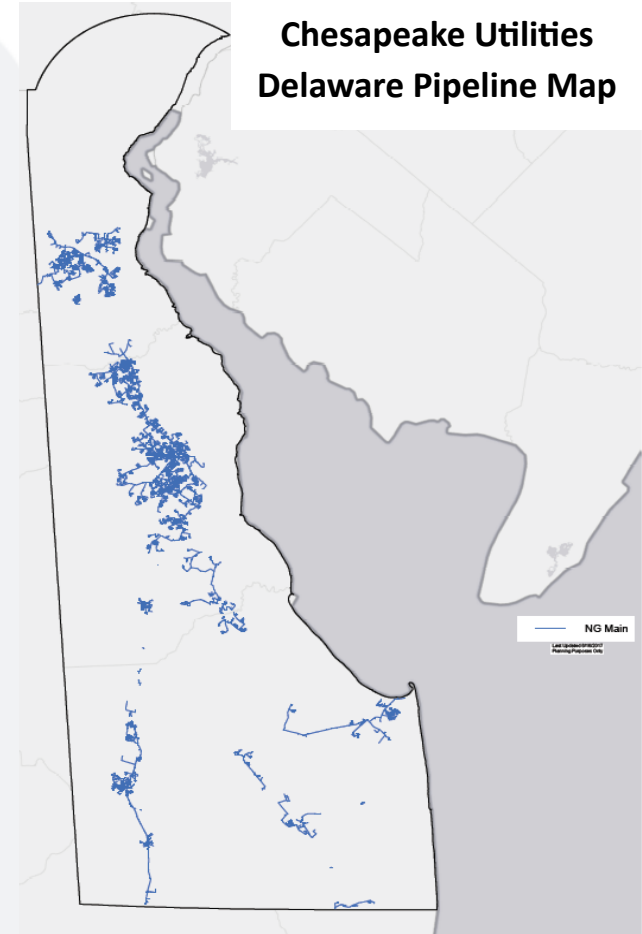

Where to find Natural Gas

Chesapeake Utilities Delaware Pipeline Map

Chesapeake Utilities has natural gas available in Kent, New Castle, and Sussex County Delaware.